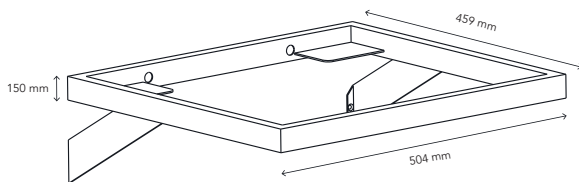

## DIMENSIONS

## DESCRIPTION

The ESSE WS turntable shelf is the ideal solution for any music lover wishing to wall-mount their turntable. The shelf, available in light oak, walnut or tempered glass, is supported by four Damp 50 resonance dampers to prevent the transmission of unwanted resonance to the turntable. Its size of 470 x 430 mm and maximum weight of 30 kg means that the vinyl shelf can support most turntable models, and its large depth means that the turntable cover can be left open while a vinyl is played. With its sleek and elegant design, this turntable stand will easily find its place in your home and will enhance your installation.

## USABLE DIMENSION

External dimensions (W x H x D) : 504 x 150 x 459 mm  
Shelf (W x D) : 470 x 420 mm

## PACKAGING

Delivered disassembled with screws kit, mounting instructions and tools  
Quantity / box : 1  
Type : Brown box  
Dimensions (W x H x D) : 565 x 80 x 590 mm  
Gross weight : 5,9 kg  
Net weight : 5,2 kg