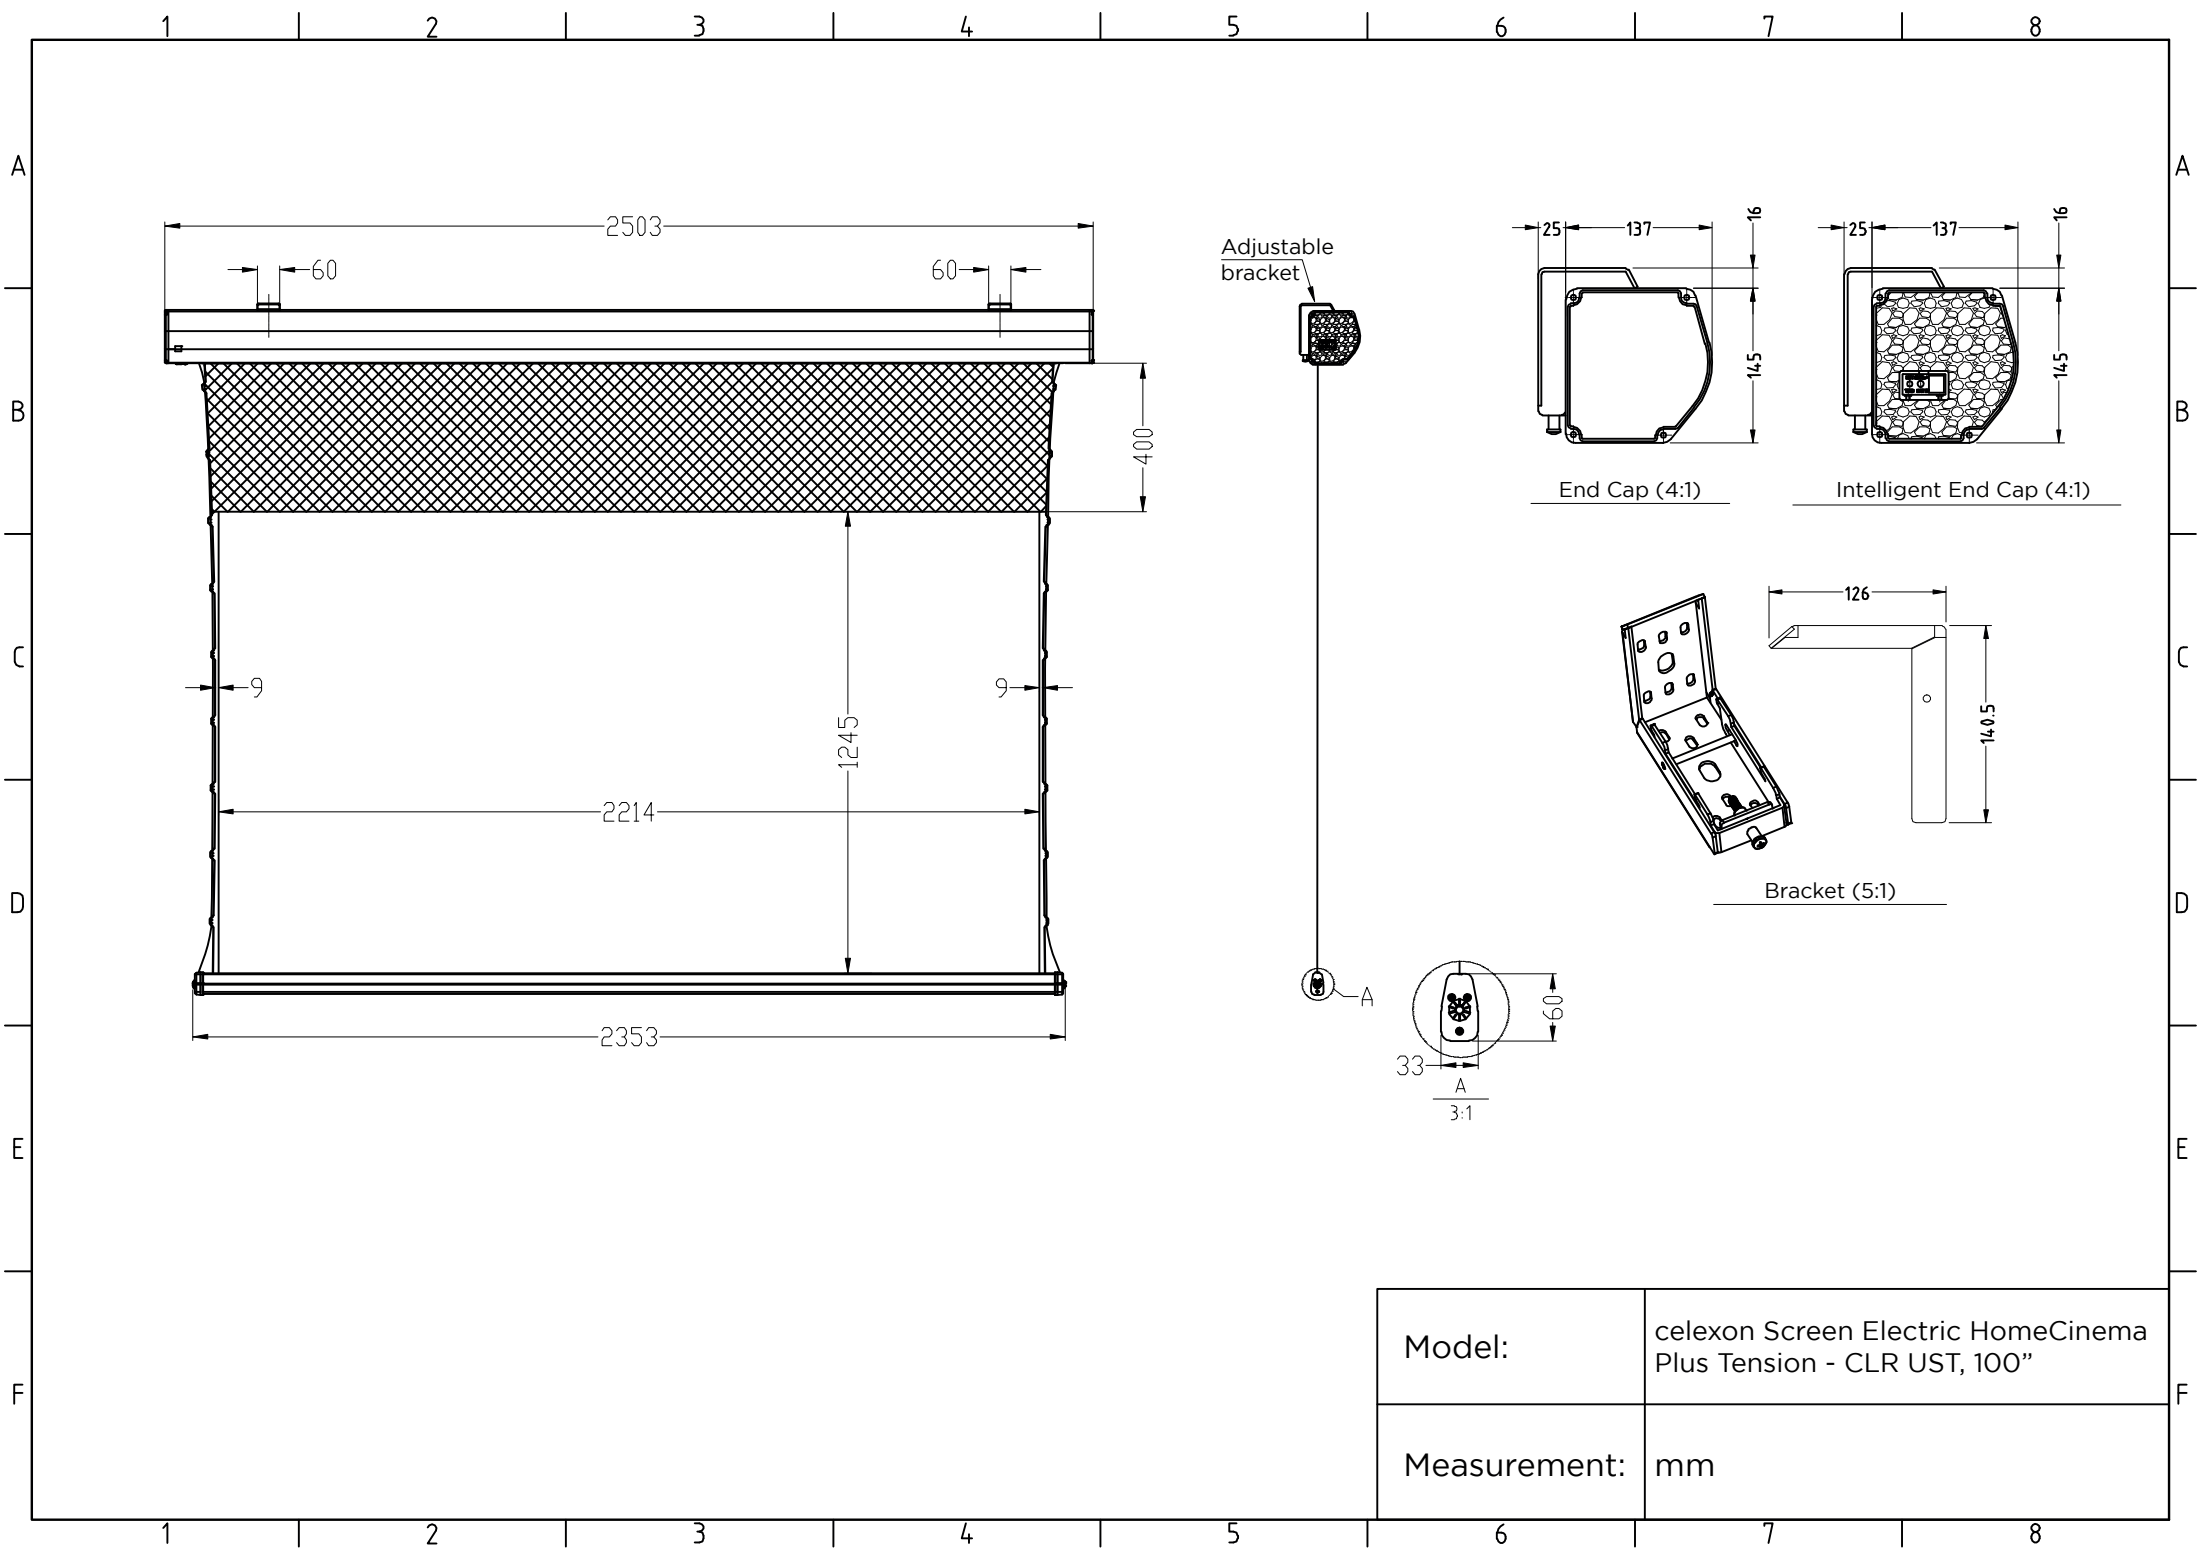

|              |  |
|--------------|--|
| Model:       | celexon Screen Electric HomeCinema Plus Tension - CLR UST, 92" |
| Measurement: | mm   |

|              |   |
|--------------|---|
| Model:       | celexon Screen Electric HomeCinema Plus Tension - CLR UST, 100" |
| Measurement: | mm  |

|              |   |
|--------------|---|
| Model:       | celexon Screen Electric HomeCinema Plus Tension - CLR UST, 110" |
| Measurement: | mm  |

|              |   |
|--------------|---|
| Model:       | celexon Screen Electric HomeCinema Plus Tension - CLR UST, 120" |
| Measurement: | mm  |