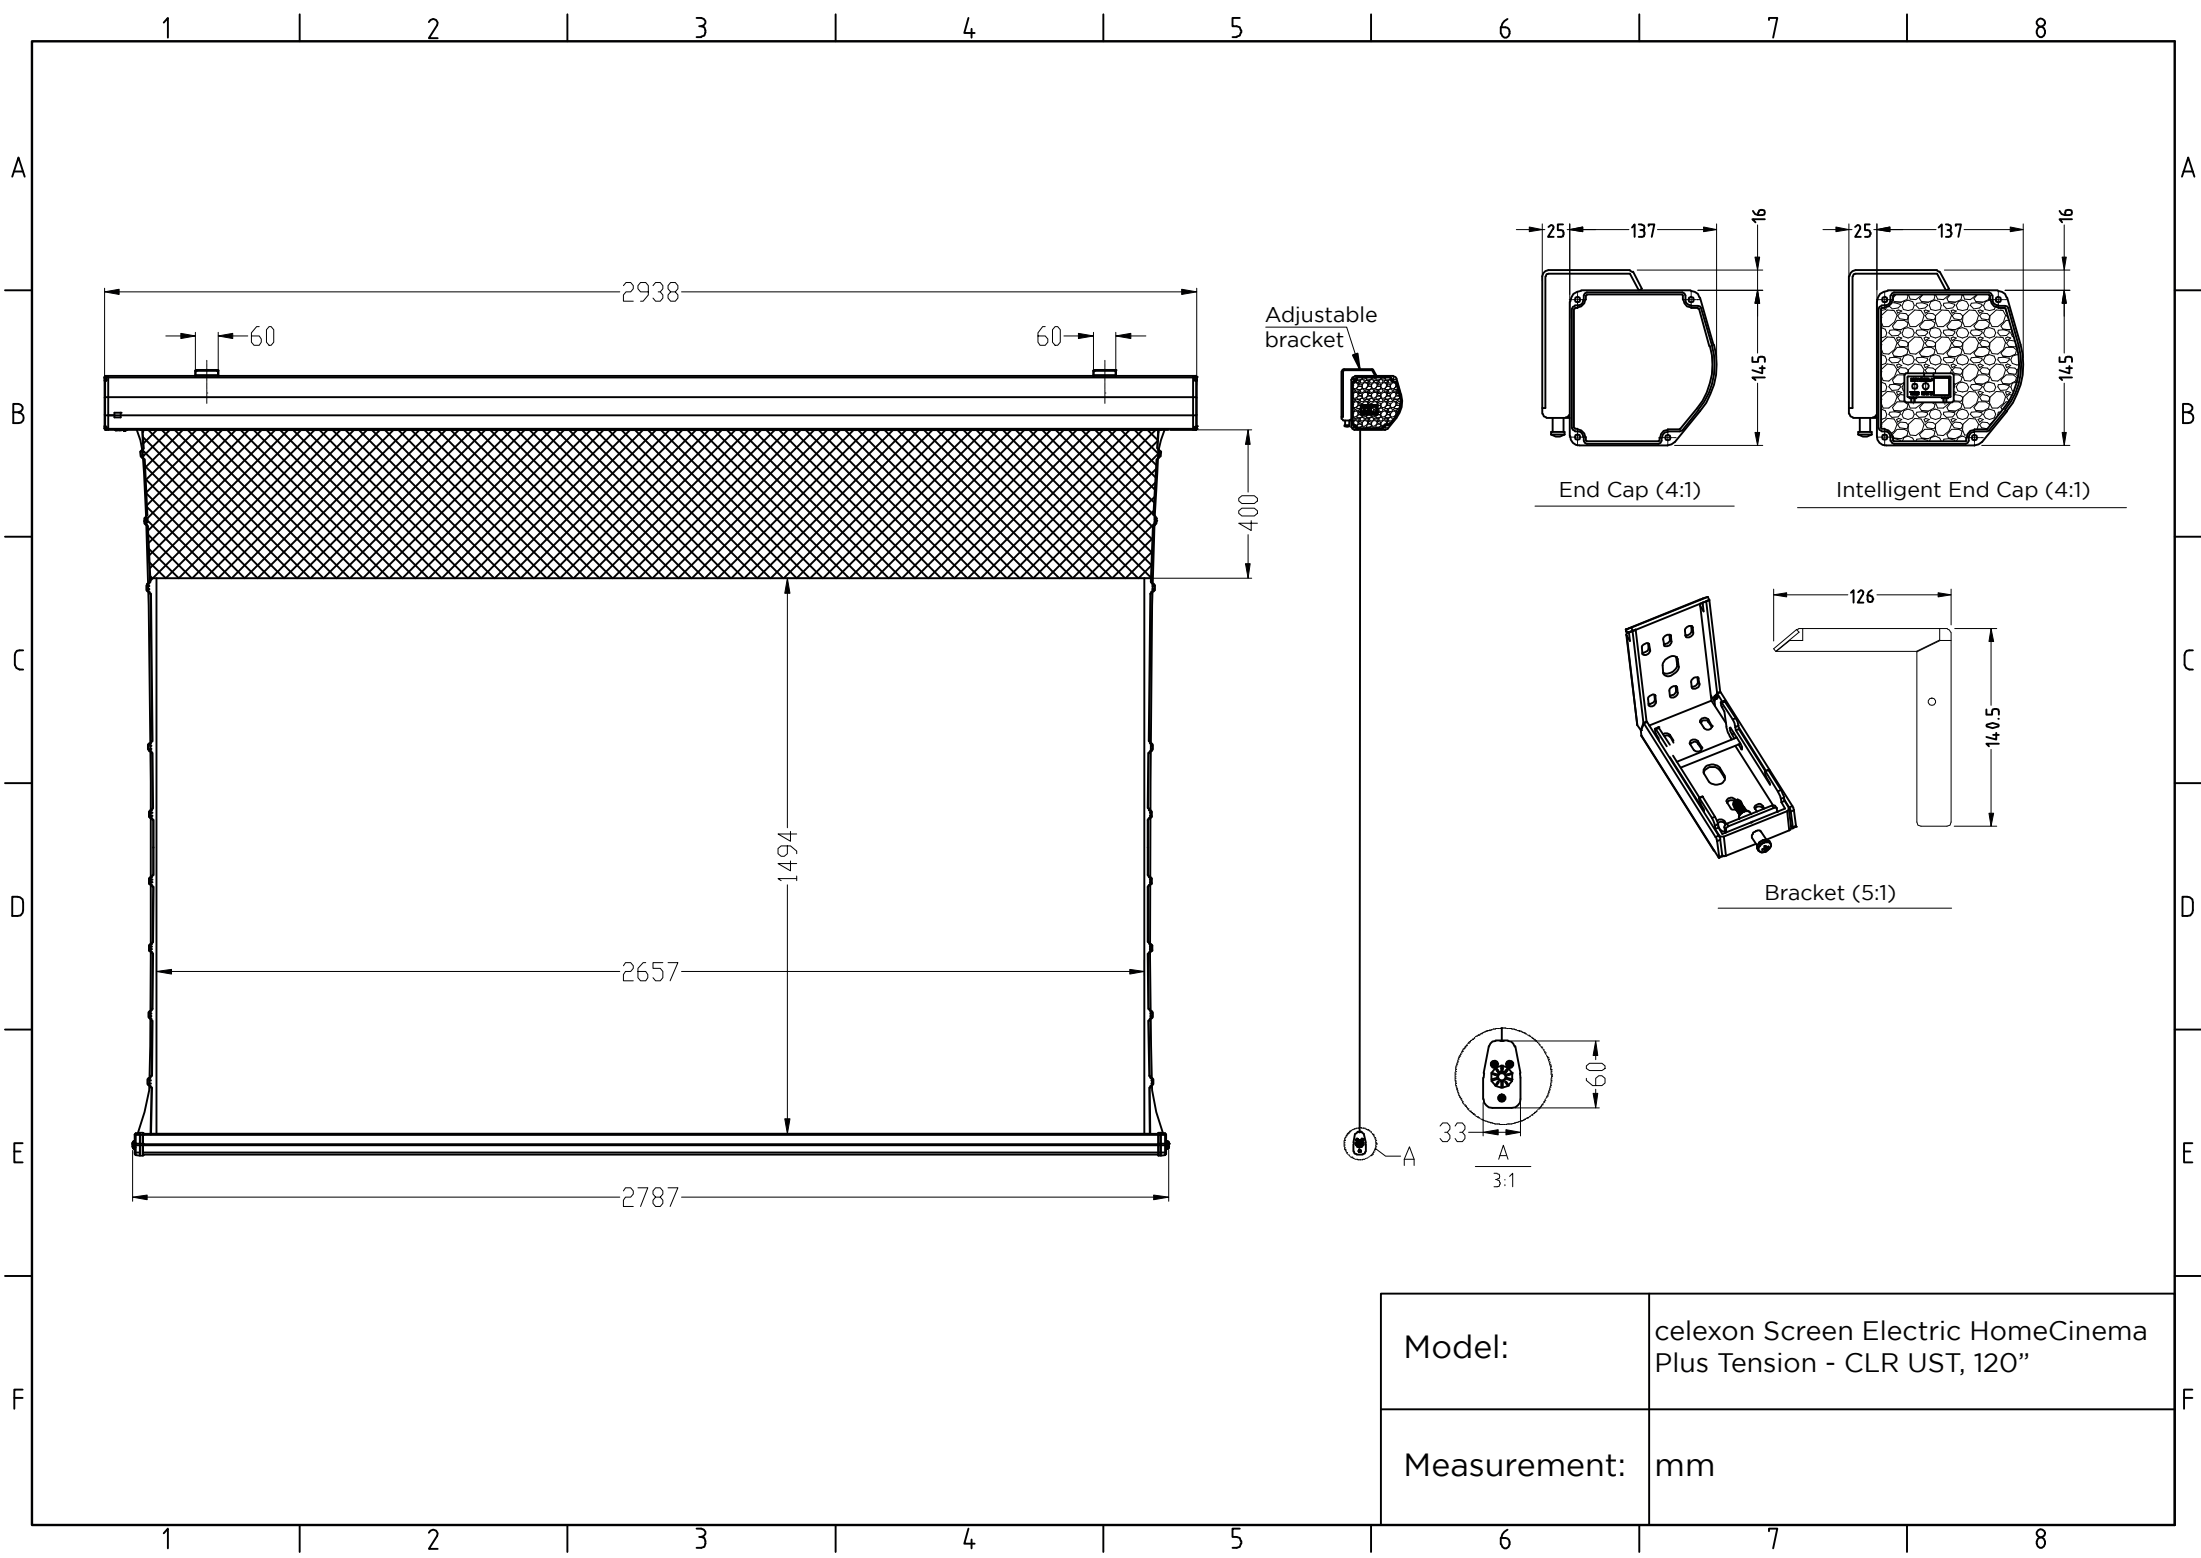

|              |  |
|--------------|--|
| Model:       | celexon Screen Electric HomeCinema Plus Tension - CLR UST, 92" |
| Measurement: | mm   |

|              |   |
|--------------|---|
| Model:       | celexon Screen Electric HomeCinema Plus Tension - CLR UST, 100" |
| Measurement: | mm  |

|              |   |
|--------------|---|
| Model:       | celexon Screen Electric HomeCinema Plus Tension - CLR UST, 110" |
| Measurement: | mm  |

|              |   |
|--------------|---|
| Model:       | celexon Screen Electric HomeCinema Plus Tension - CLR UST, 120" |
| Measurement: | mm  |