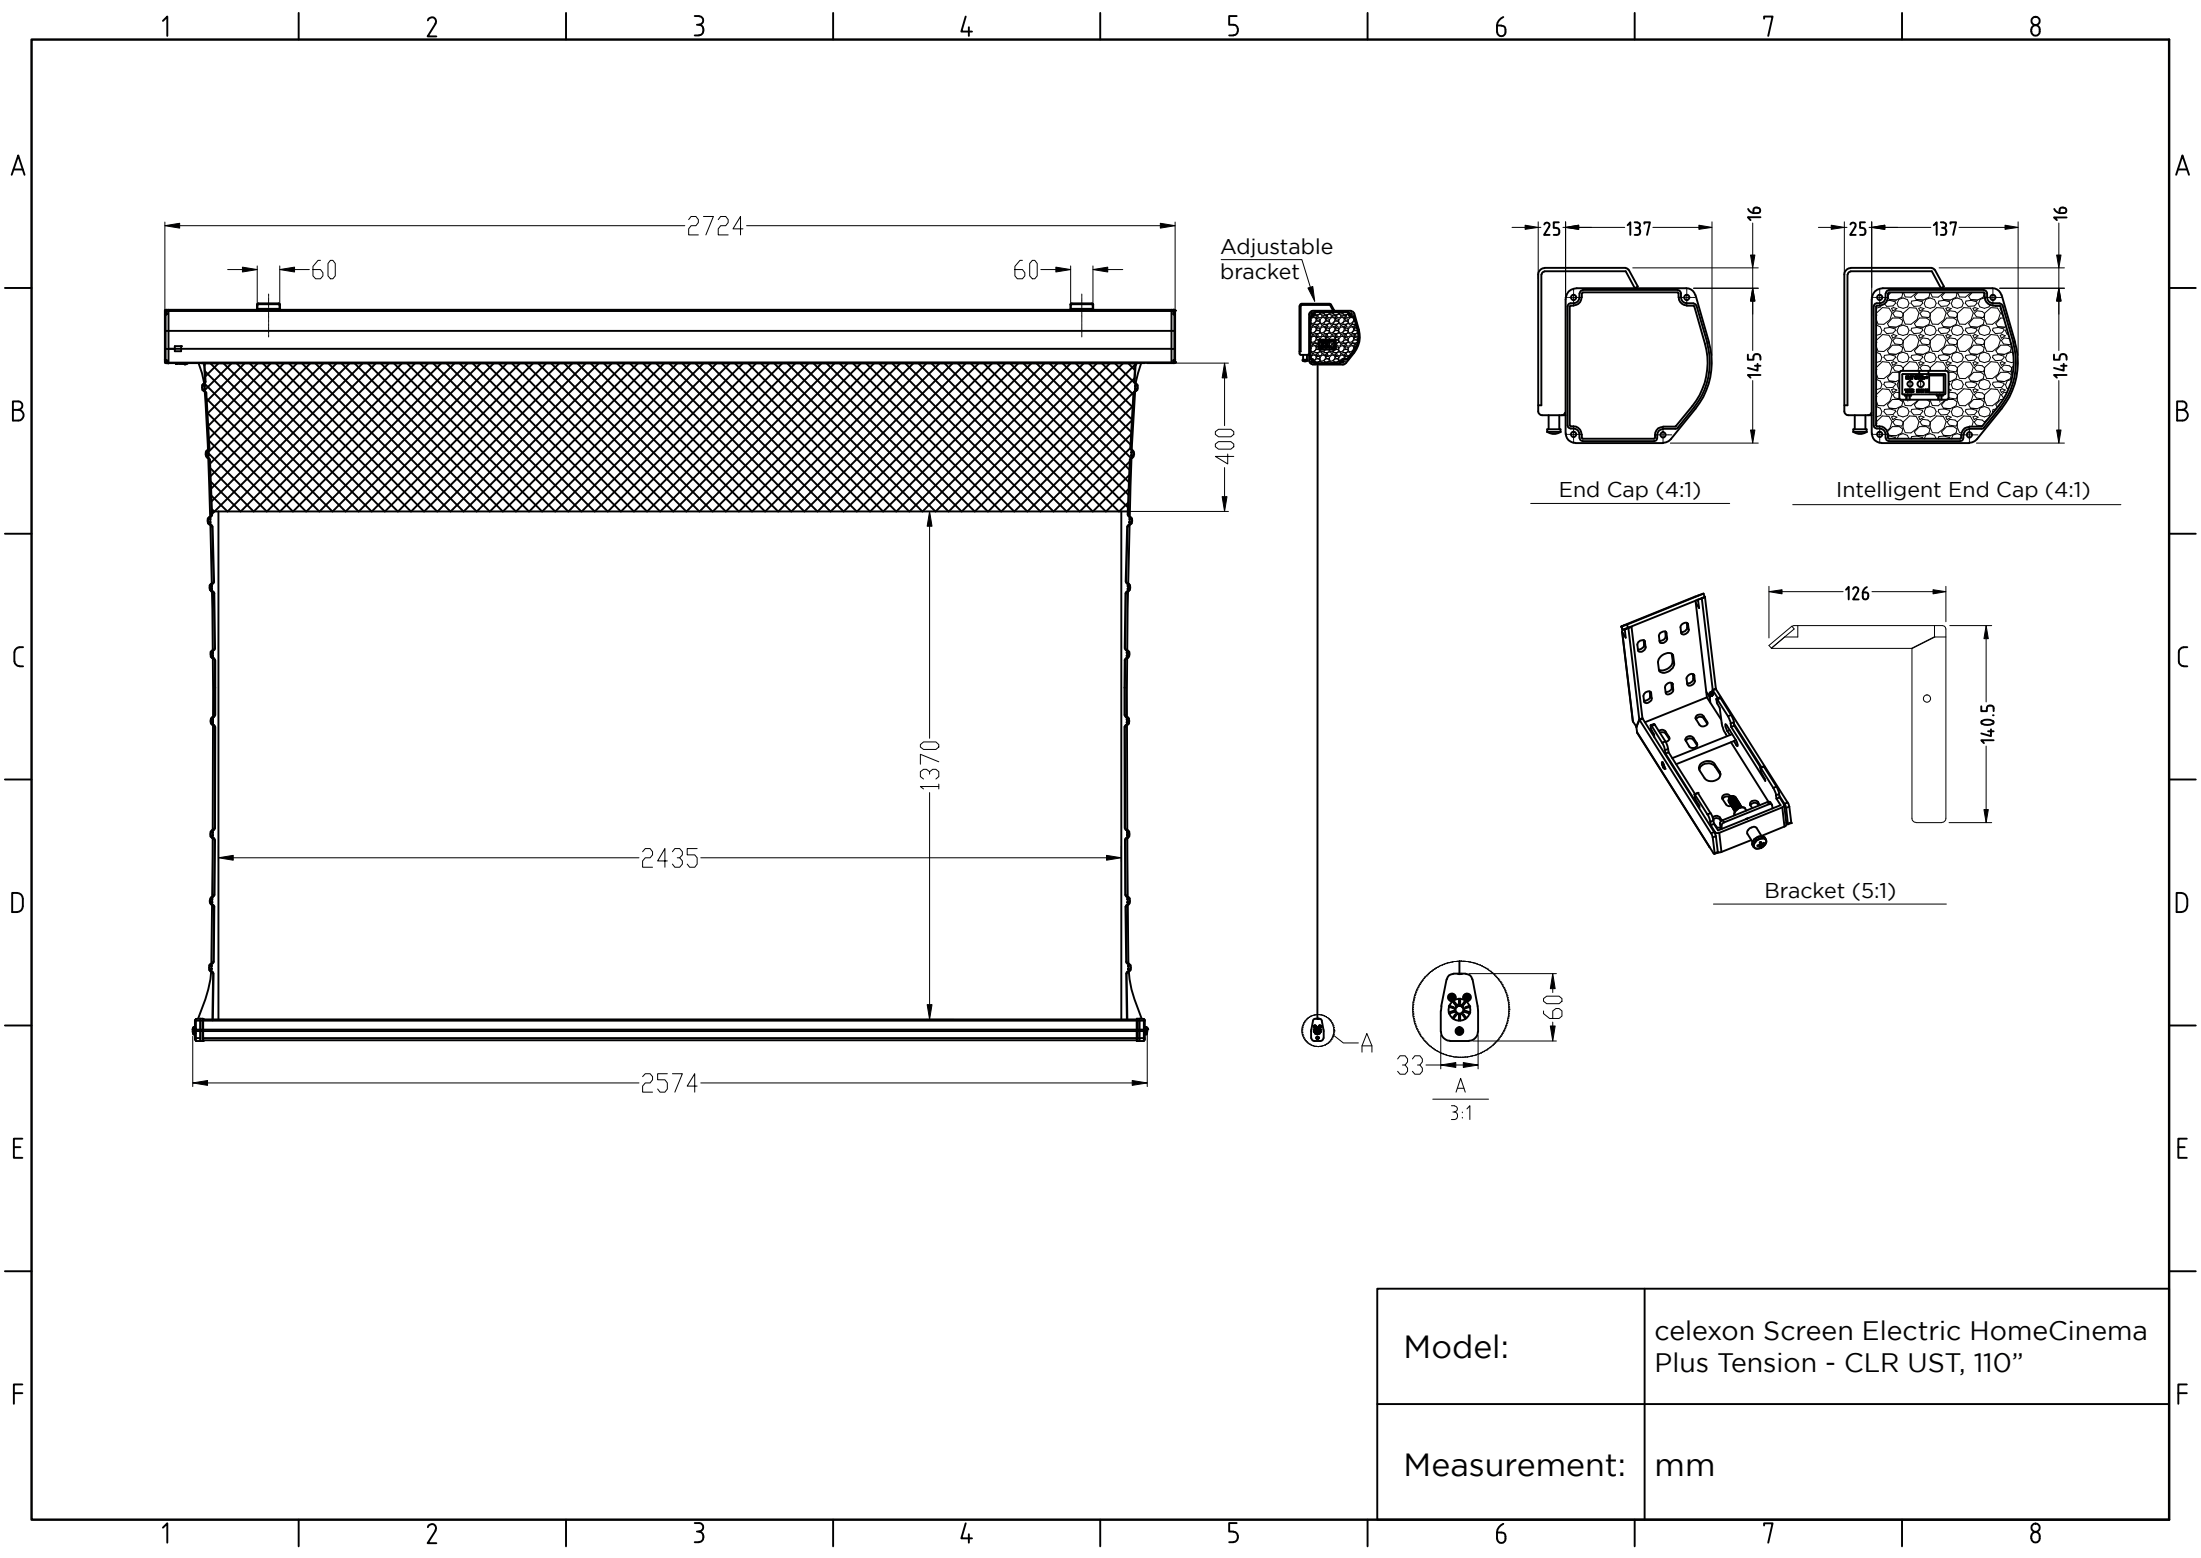

|              |  |
|--------------|--|
| Model:       | celexon Screen Electric HomeCinema Plus Tension - CLR UST, 92" |
| Measurement: | mm   |

|              |   |
|--------------|---|
| Model:       | celexon Screen Electric HomeCinema Plus Tension - CLR UST, 100" |
| Measurement: | mm  |

|              |   |
|--------------|---|
| Model:       | celexon Screen Electric HomeCinema Plus Tension - CLR UST, 110" |
| Measurement: | mm  |

|              |   |
|--------------|---|
| Model:       | celexon Screen Electric HomeCinema Plus Tension - CLR UST, 120" |
| Measurement: | mm  |