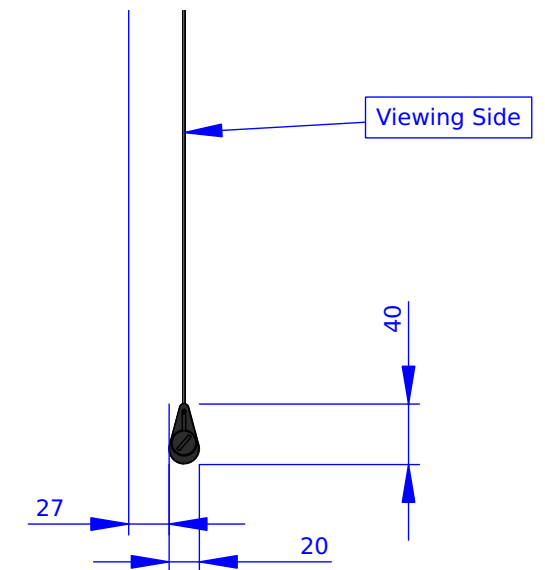

Case Side Detail

Weight Side Detail

All measurements are in mm.

Please notice that all dimensions are subject to conventional industry tolerances.

Sheet size: **0**

Weight: **29 kg**

Date: **10/10/2024**

Series: **Motorized**