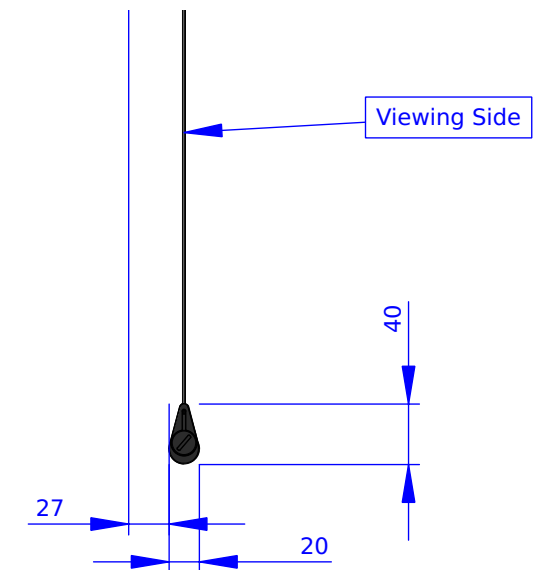

Case Side Detail

Weight Side Detail

All measurements are in mm.

Please notice that all dimensions are subject to conventional industry tolerances.

Sheet size: **0**

Weight: **25 kg**

Date: **10/10/2024**

Series: **Motorized**