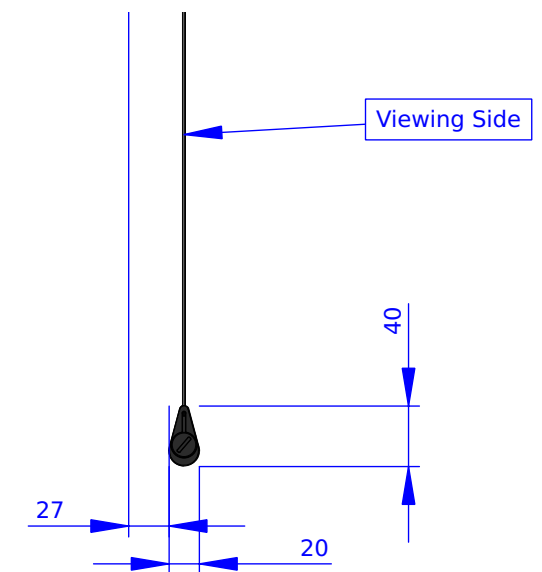

Case Side Detail

Weight Side Detail

All measurements are in mm.

Please notice that all dimensions are subject to conventional industry tolerances.

Sheet size: **0**

Weight: **20 kg**

Date: **10/10/2024**

Series: **Motorized**