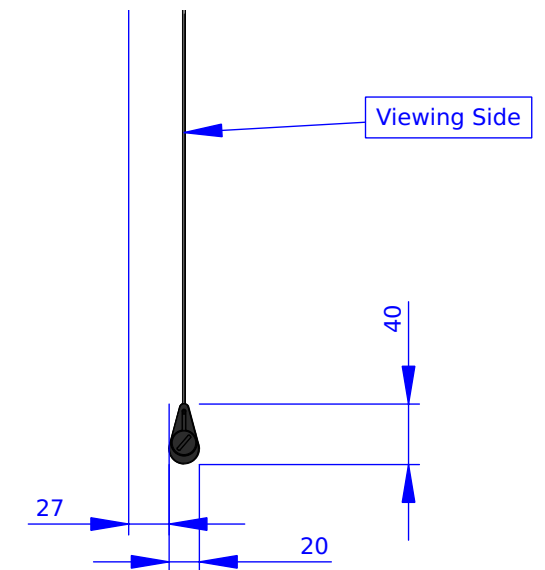

Case Side Detail

Weight Side Detail

All measurements are in mm.

Please notice that all dimensions are subject to conventional industry tolerances.

Date: **9/10/2024**

Weight: **25 kg**

Series: **Motorized**