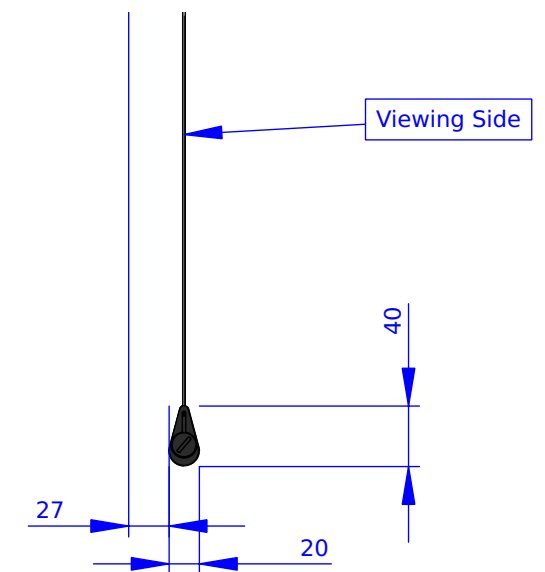

Case Side Detail

Weight Side Detail

All measurements are in mm.

Please notice that all dimensions are subject to conventional industry tolerances.

Date: **9/10/2024**

Weight: **25 kg**

Series: **Motorized**