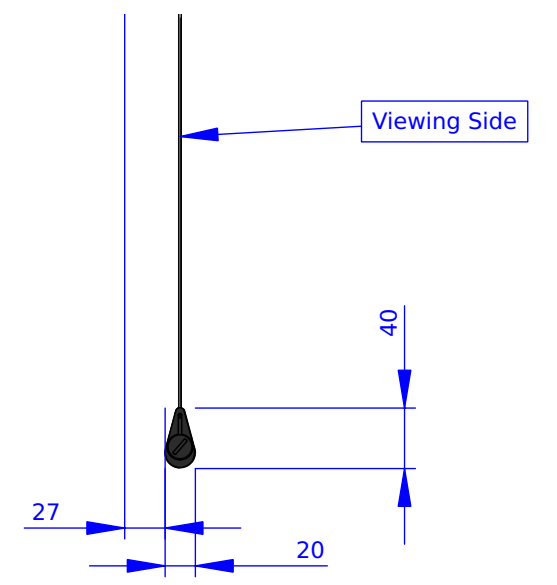

Case Side Detail

Weight Side Detail

All measurements are in mm.

Please notice that all dimensions are subject to conventional industry tolerances.

Date: **9/10/2024**

Weight: **20 kg**

Series: **Motorized**