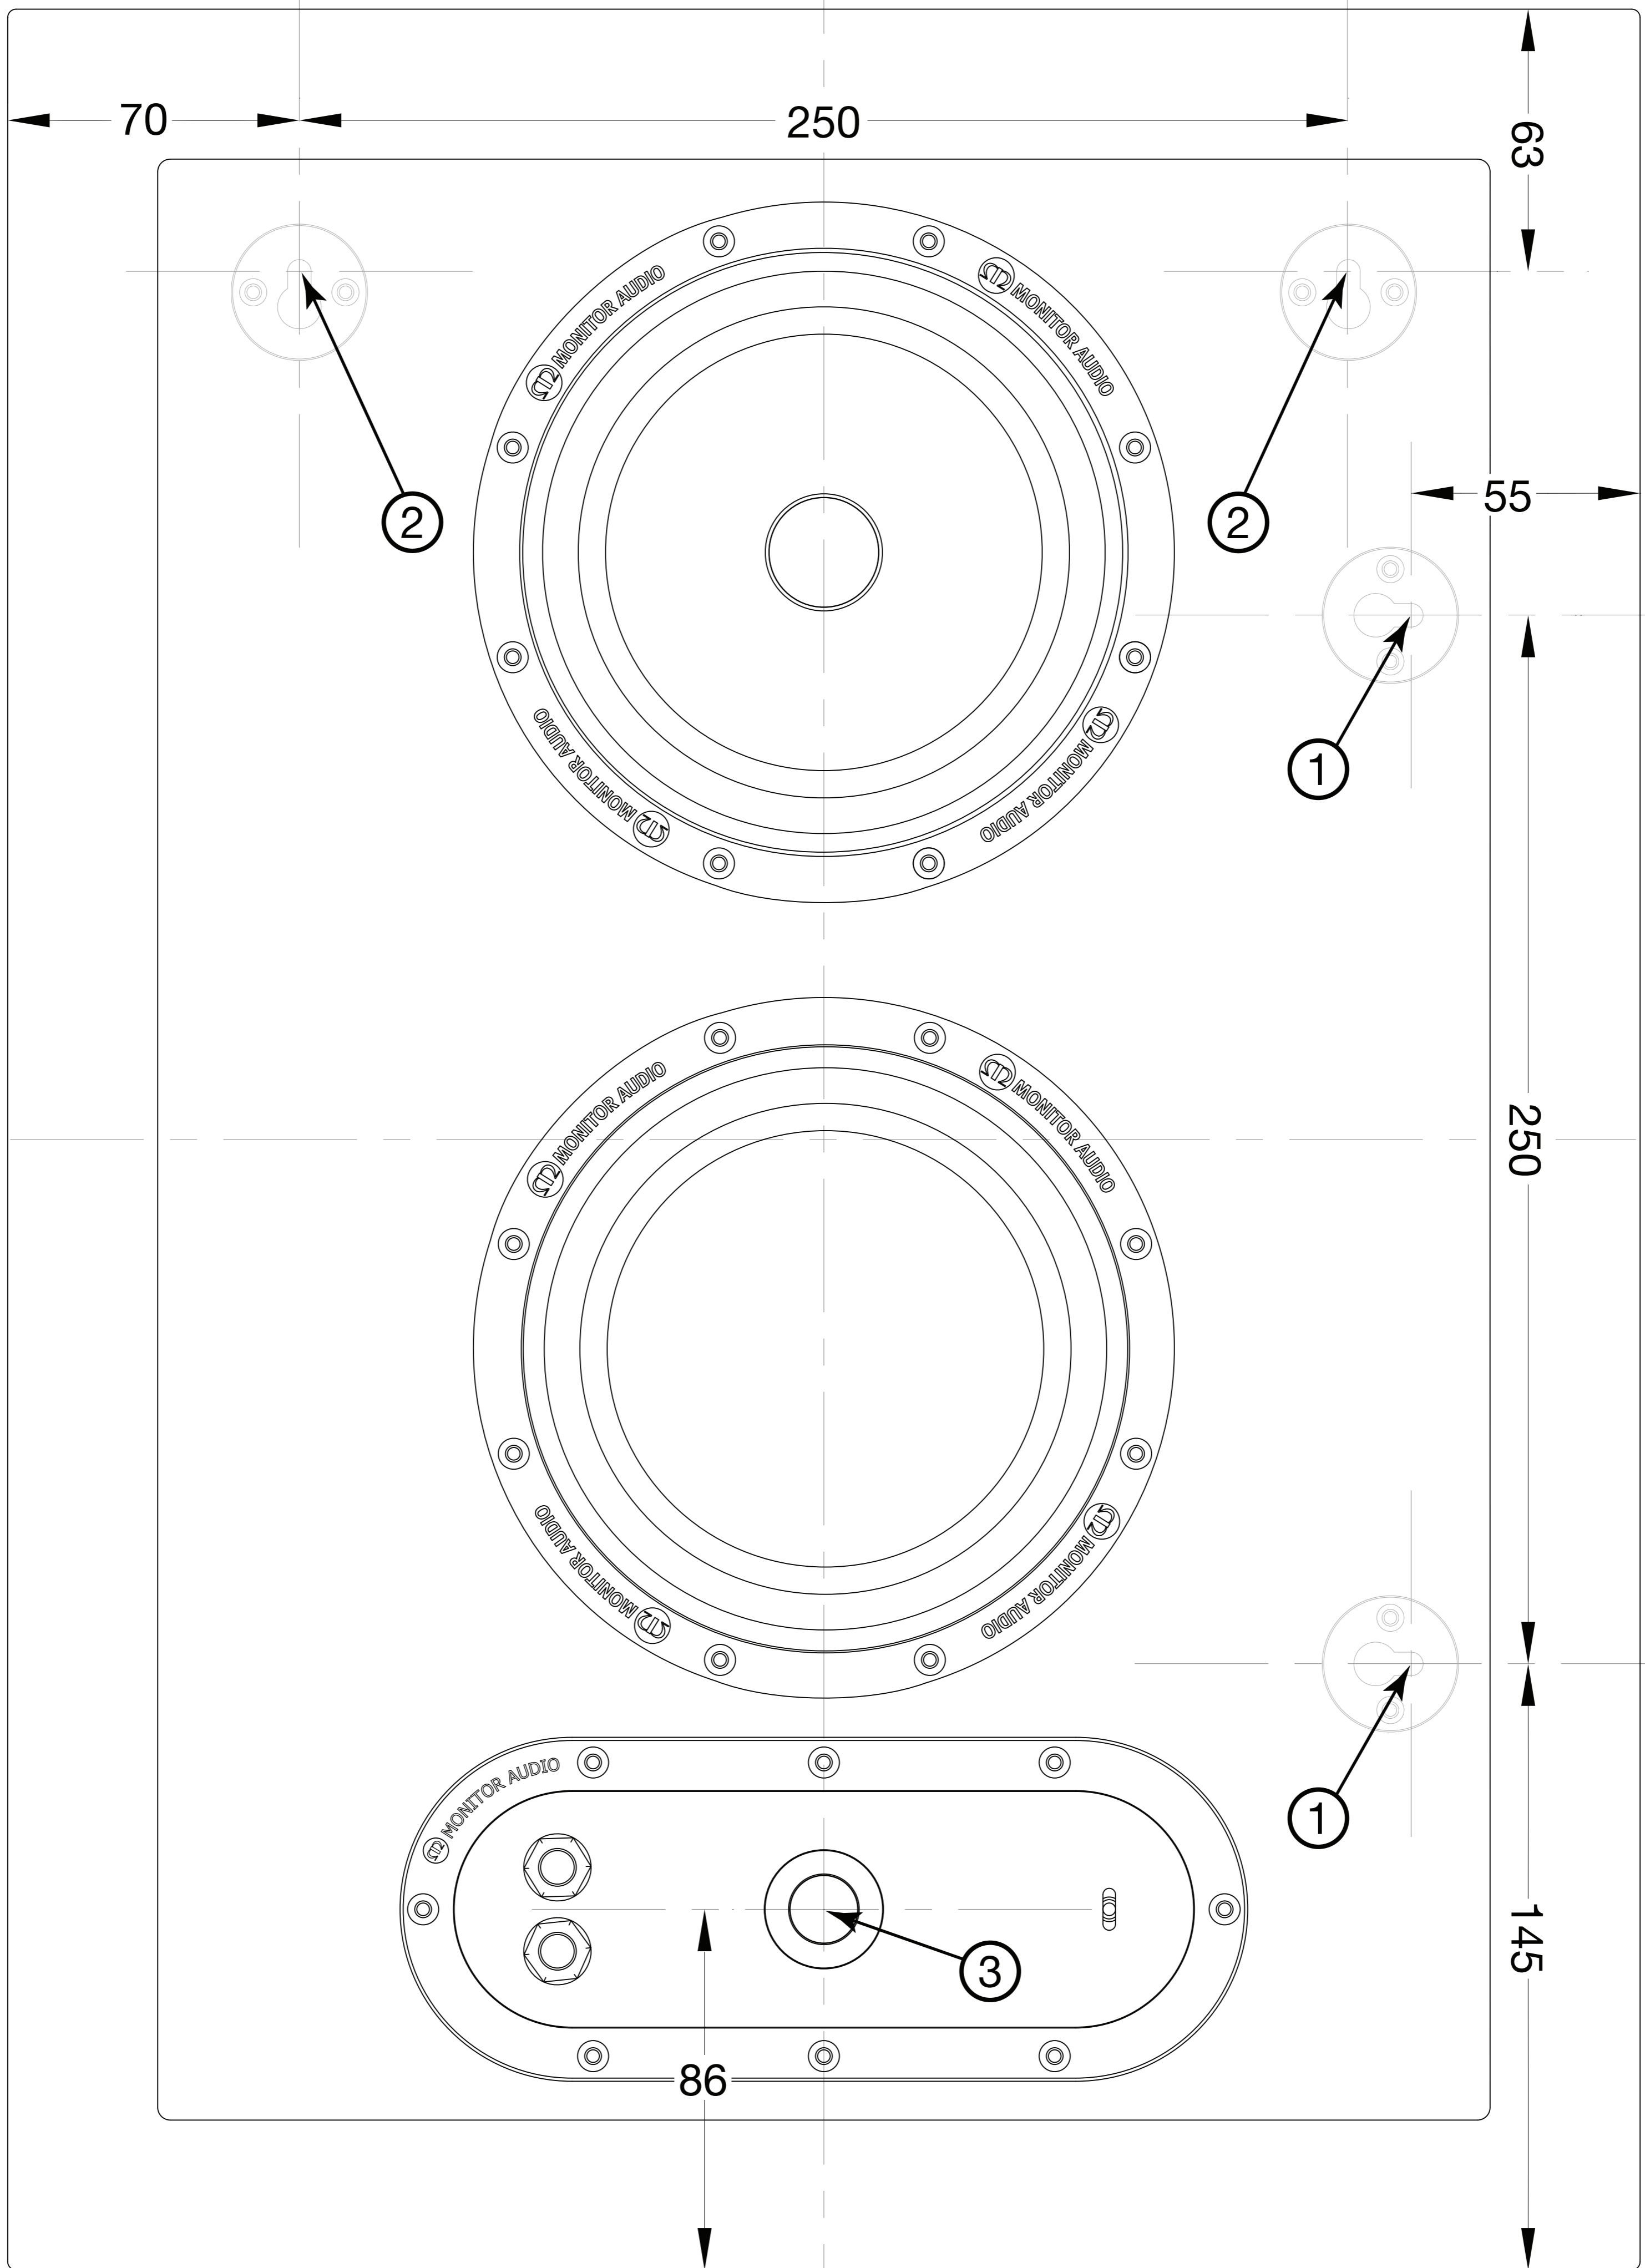

**NOTE: Dimensions are to the edge of the frame, not cabinet.**

SoundFrame 1 template

- ① Landscape fixing points
- ② Portrait fixing points
- ③ Cable through hole. 15mm Diameter max