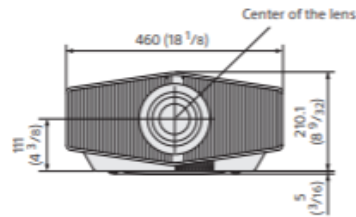

CONNECTOR PANELS

Front