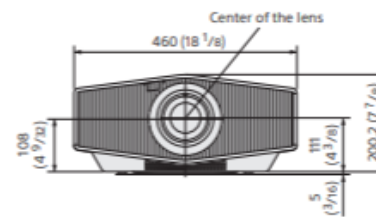

Bottom

VPL-GTZ380

CONNECTOR PANELS

Front

Bottom

*VPL-GTZ380
VPLL-Z8014 (Optional) : L'= 173 (6 13/16)
VPLL-Z8008 (Optional) : L'= Wide 184 (7 1/4) / Tele 175 (6 7/8)

*BRAVIA Projector 9 / BRAVIA Projector 8 only
Varies depending on how focus is adjusted.