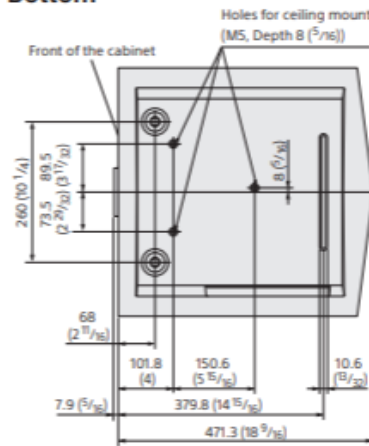

*1 Display size : 16:9

*2 Depends on the projector setting condition and usage environment.

Dimensions

BRAVIA Projector 9

VPL-XW8100ES

CONNECTOR PANELS

Front

Bottom

Bottom

VPL-GTZ380

CONNECTOR PANELS

Front

Bottom

*VPL-GTZ380
VPLL-Z8014 (Optional) : L'= 173 (6 13/16)
VPLL-Z8008 (Optional) : L'= Wide 184 (7 1/4) / Tele 175 (6 7/8)

*BRAVIA Projector 9 / BRAVIA Projector 8 only
Varies depending on how focus is adjusted.