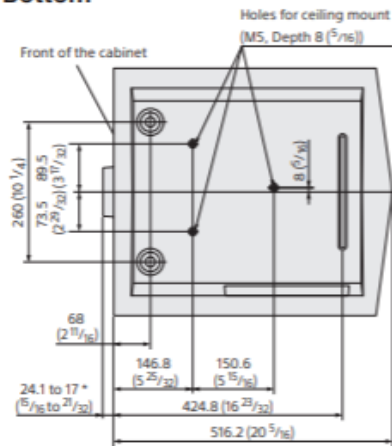

Dimensions

BRAVIA Projector 9

VPL-XW8100ES

CONNECTOR PANELS

Front

Bottom

BRAVIA Projector 8

VPL-XW6100ES

CONNECTOR PANELS

Front

Bottom

VPL-XW5000ES

CONNECTOR PANELS

Front

Bottom

VPL-GTZ380

CONNECTOR PANELS

Front

Bottom

*VPL-GTZ380
VPLL-Z8014 (Optional) : L'= 173 (6 13/16)
VPLL-Z8008 (Optional) : L'= Wide 184 (7 1/4) / Tele 175 (6 7/8)

*BRAVIA Projector 9 / BRAVIA Projector 8 only
Varies depending on how focus is adjusted.

Unit : mm (inches)