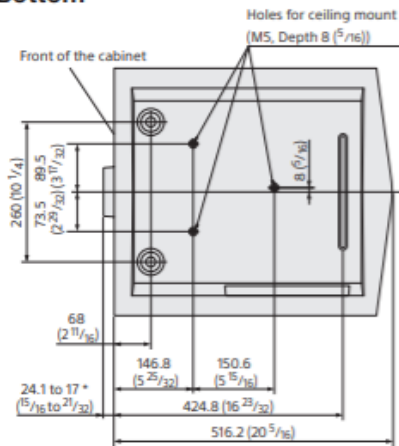

*1 Display size : 16:9

*2 Depends on the projector setting condition and usage environment.

Dimensions

BRAVIA Projector 9

VPL-XW8100ES

CONNECTOR PANELS

Front

Bottom