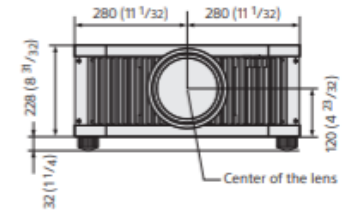

Bottom

VPL-GTZ380

CONNECTOR PANELS

Front

Bottom

*VPL-GTZ380
VPLL-Z8014 (Optional) : L'= 173 (6 13/16)
VPLL-Z8008 (Optional) : L'= Wide 184 (7 1/4) / Tele 175 (6 7/8)

*BRAVIA Projector 9 / BRAVIA Projector 8 only
Varies depending on how focus is adjusted.