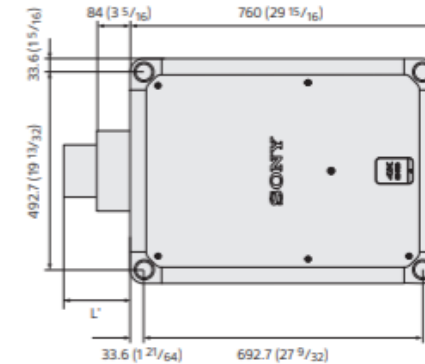

Bottom

VPL-GTZ380

CONNECTOR PANELS

Front

Bottom

*VPL-GTZ380
VPLL-Z8014 (Optional) : L'= 173 (6 13/16)
VPLL-Z8008 (Optional) : L'= Wide 184 (7 1/4) / Tele 175 (6 7/8)

*BRAVIA Projector 9 / BRAVIA Projector 8 only
Varies depending on how focus is adjusted.

Unit : mm (inches)