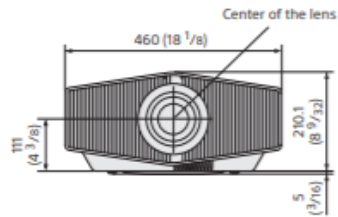

*1 Display size : 16:9

*2 Depends on the projector setting condition and usage environment.

Dimensions

BRAVIA Projector 9

VPL-XW8100ES

CONNECTOR PANELS

Front

Bottom