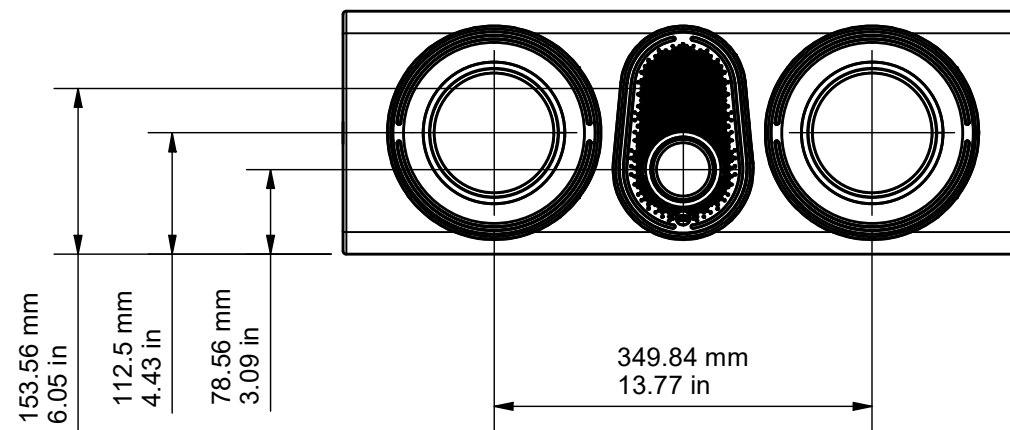

TOP

SIDE

FRONT

BACK

BASE

DRAWING FOR REFERENCE ONLY

PLATINUM C250 3G

RANGE: PLATINUM SERIES 3G