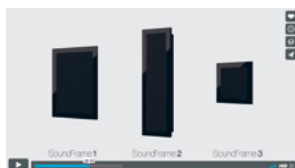

Resolve the conflict between great sound and décor forever.

Having picked the perfect mix of SoundFrame speakers for your music or home theatre system, and decided whether Black or White frames or Frameless works best for you, your final step is choose the grilles. These could be the standard black or white grilles which come with your product, or you can pick something from our grille library on the following pages. Blend with your décor, or provide an artful contrast – our range of designs will help you find the look you're after.

Frameless

All the grilles in our library can be supplied as our Frameless option, this means that the frame of your Soundframe is removed and replaced with a larger grille.

Ordering from the Grille Gallery

Simply jot down the reference number for your chosen grille(s) and order from your local Monitor Audio dealer. Though some grilles are shown in pairs, they're individually numbered, so you can order the combination of images or colours that's right for you. State if you require Framed or Frameless when ordering.

Commissioning a Bespoke Grille

If you have your own idea for a SoundFrame grille; a family photo or a work of art, (provided you have the rights to use it) supply your local dealer with your print-ready image, which will then be printed onto your SoundFrame Grilles.

Explanation video available, scan the QR code or visit: vimeo.com/monitoraudio/soundframe