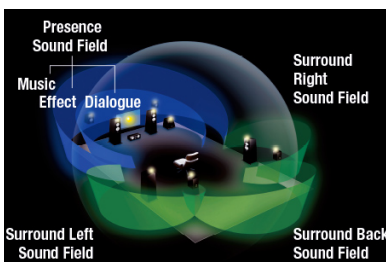

CINEMA DSP 3D for Movie, Music and Game

This unique Yamaha proprietary sound field creation technology, was created by combining measured sound field data with digital signal processing. By digitizing this vast trove of information and incorporating it into dedicated LSI devices, it effectively reproduces the spaces of concert halls and music clubs in your home.