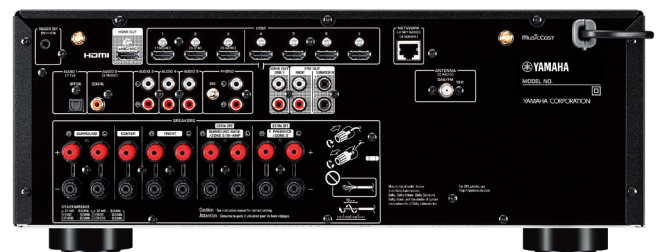

Wireless Rear Speaker

Combine this AV receiver with the MusicCast 50 or MusicCast 20 wireless streaming speaker and enjoy the amazing convenience of creating a home theater with wireless surround sound. What's more, you get stunningly realistic sound with a clean, clutter-free setup. Easily turn your current living room into a special entertainment environment where you can fully enjoy movies and music.

Back Panel (European Model)